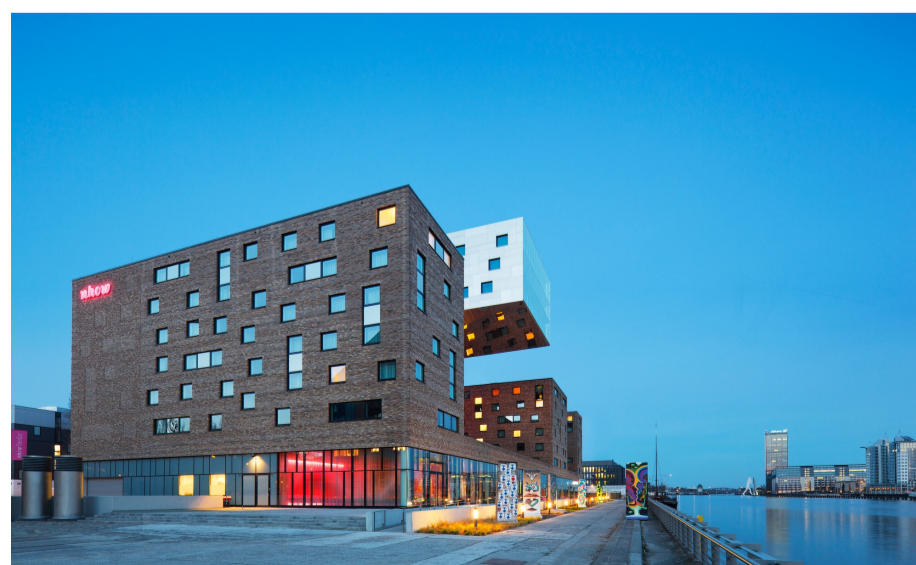

Distance to Berlin Brandenburg airport
23 KM / 30 MIN
Distance to the central railway station
8 KM / 15 MIN
Distance to the ICC Conference Center
20 KM / 30 MIN

Stralauer Allee 3
10245 Berlin
Deutschland
T. +49 30 2902990
berlin@nhow-hotels.com
<https://www.nh-hotels.com/hotel/nhow-berlin>

AWARD WINNER

nhow Berlin is a proud winner of C&IT's (leading British Meeting & Conference magazine) "Best Overseas Conference Venue" award. With multiple spaces and a dedicated team of conference coordinators, there's no doubt that for Meeting and events nhow Berlin is definitely the place to be.

MEETINGS & EVENTS

Seven different conference rooms, Berlin's only conference hall with a direct view to the river Spree through windows extending down to the floor, and direct access to the terrace, provide a unique and spectacular venue for your event. Up to 750 people can be accommodated on 964 m² of floor space. The conference rooms are all naturally lit. Our meeting rooms offer two of the biggest Spree terraces in Berlin with 500 m² and 610 m², ideal for BBQ & summer parties. Our nhow suite with its private terrace and panoramic view is perfect for private receptions or celebrations.

ROOMS

The ultra-modern rooms have comfortable 30cm mattresses and hypoallergenic pillows. Televisions are integrated into the mirror